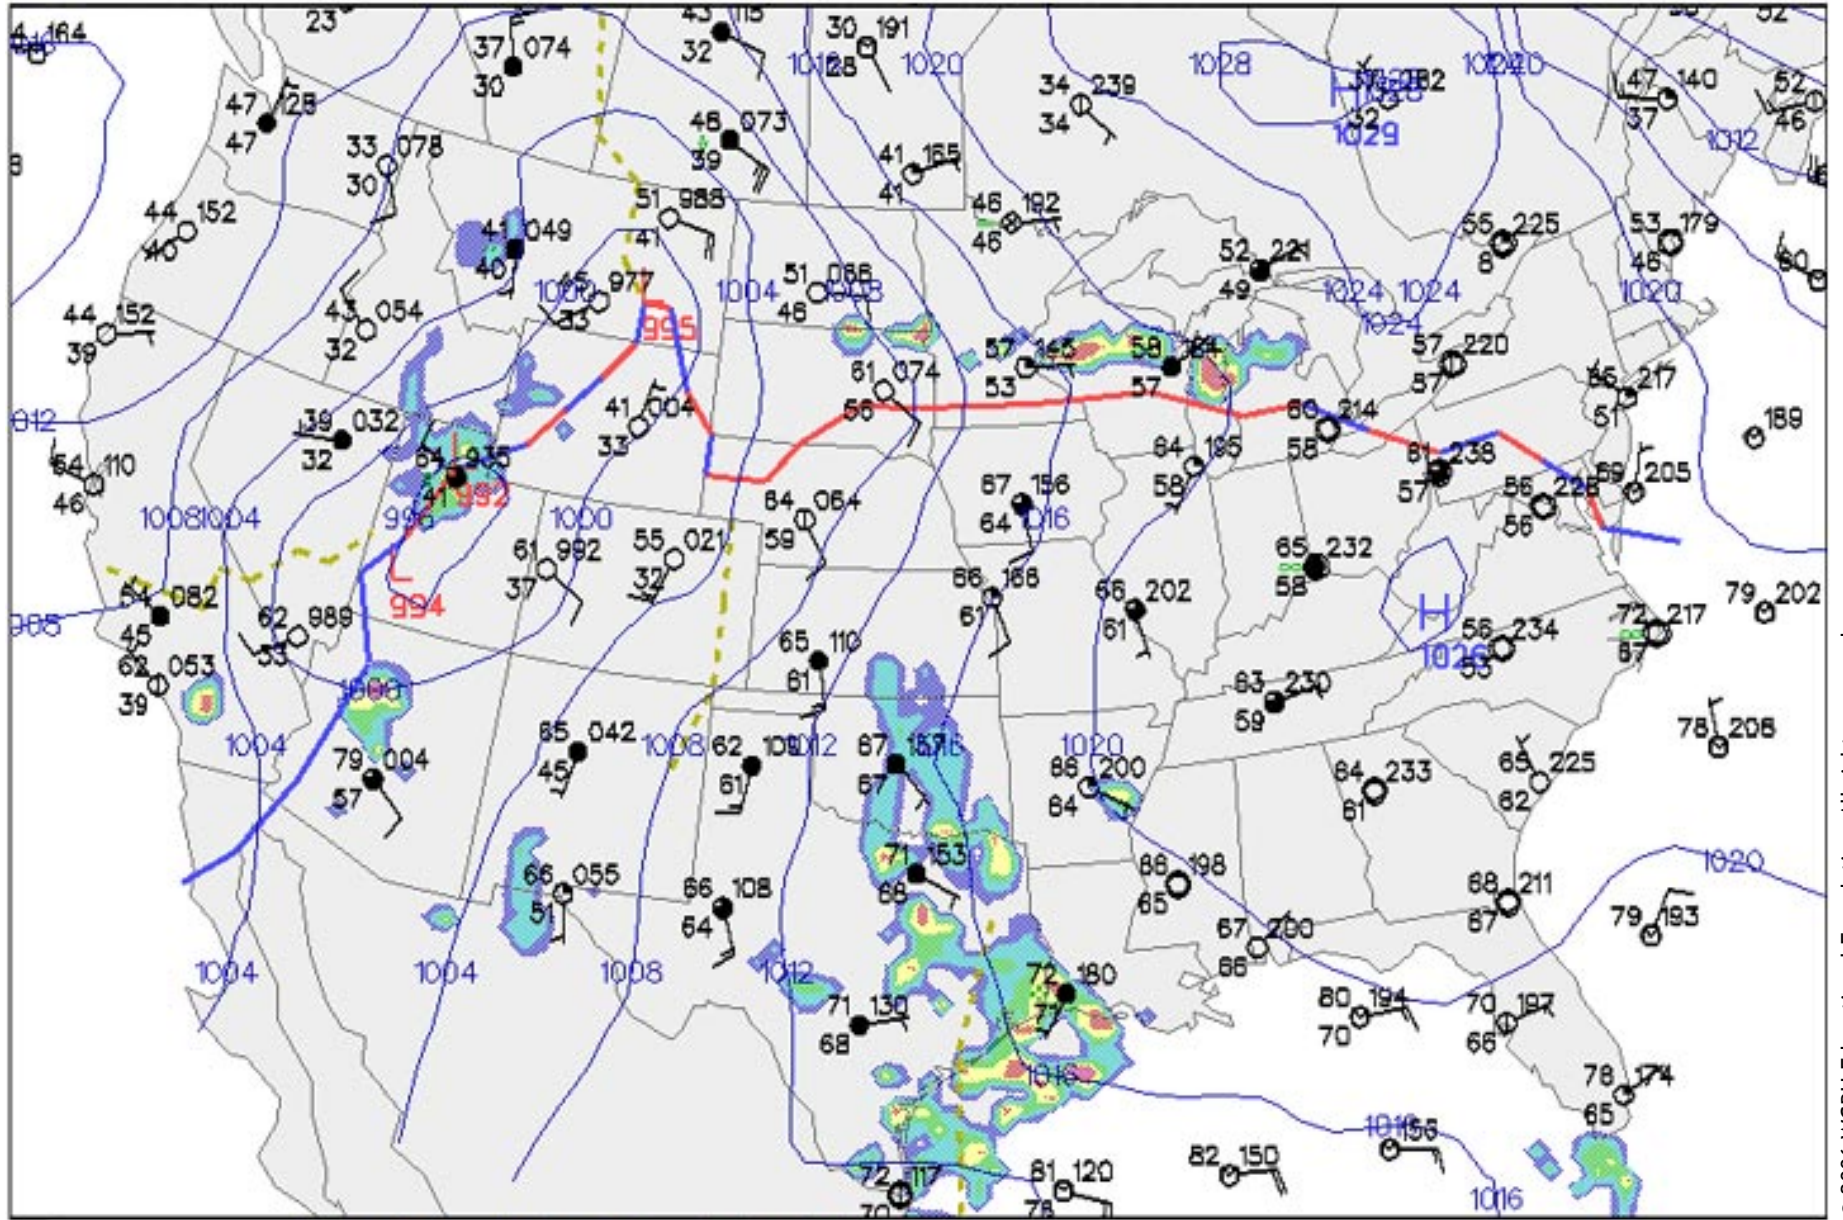

Surface Map

12Z 7 OCT 97

Isobars, Fronts, Radar, & Data

Fronts at 12 Z

Echo intensities: 1 2 3 4 5 6

Blue: Isobars (4mb)